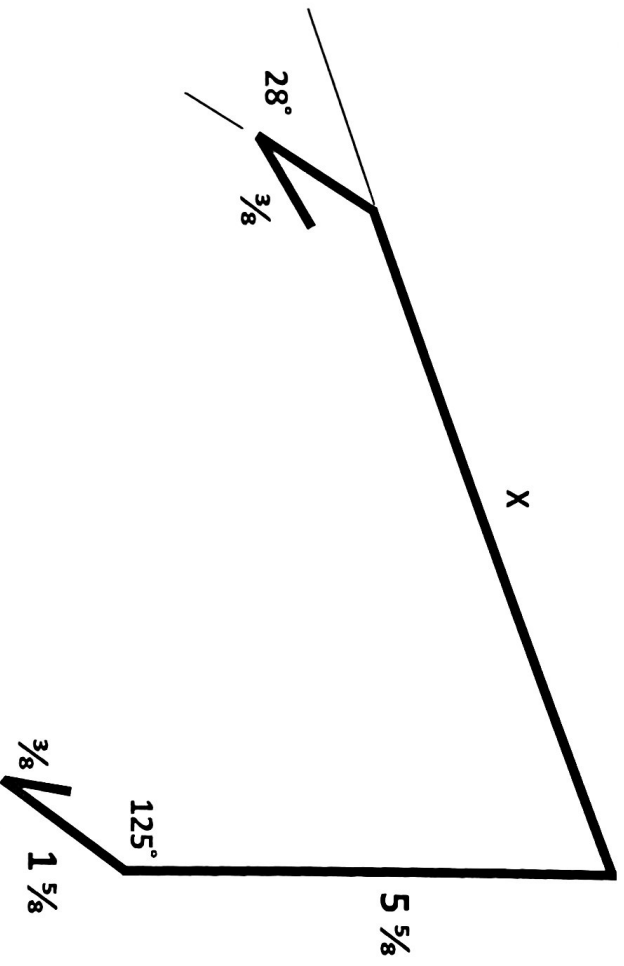

WALL FLASHING-1 (200 mm)

WALL FLASHING-4 (mm)

RIDGE CAP T-18 (290 mm)

HIP FLASHING INSIDE (240 mm)

SHED RIDGE CAP (mm)

SHED RIDGE CAP	
X	SLOPE
SRC3-4	5 3:13 – 4:12
SRC5-8	6 5:12 – 8:12
SRC9-12	7 9:12 – 12:12
SRC	specify slope