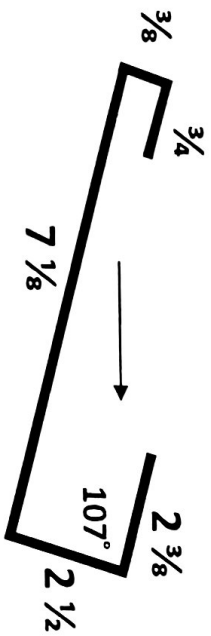

STARTER FLASHING – NEW (250 mm)

STARTER FLASHING - OLD (170 mm)

GABLE FLASHING - INSIDE (170 mm)

VALLEY (500 mm)

3 pcs VALLEY

(335 mm)

(190 mm)

FASCIA (185 mm)

WALL FLASHING-1 (200 mm)

WALL FLASHING-4 (mm)

RIDGE CAP T-18 (290 mm)

HIP FLASHING INSIDE (240 mm)

SHED RIDGE CAP (mm)

SHED RIDGE CAP	
X	SLOPE
SRC3-4	5 3:13 – 4:12
SRC5-8	6 5:12 – 8:12
SRC9-12	7 9:12 – 12:12
SRC	specify slope