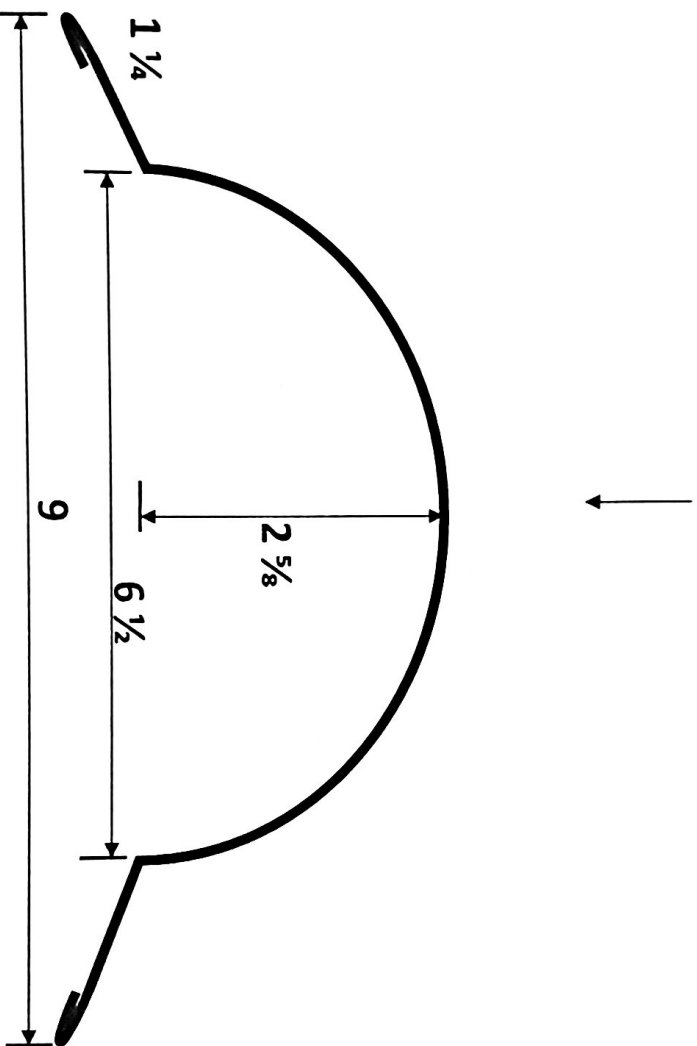

ROUNDED RIDGE CAP