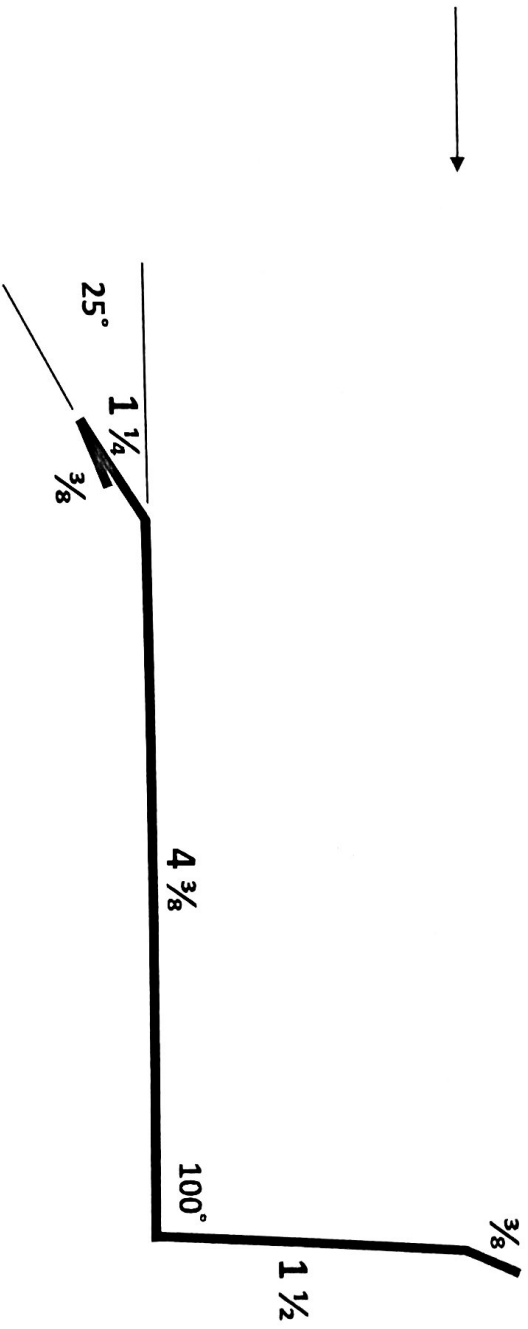

STARTER FLASHING – NEW (250 mm)

STARTER FLASHING - OLD (170 mm)

GABLE FLASHING - INSIDE (170 mm)

VALLEY (500 mm)

3 pcs VALLEY

(335 mm)

(190 mm)

FASCIA (185 mm)

WALL FLASHING-1 (200 mm)

WALL FLASHING-4 (mm)

RIDGE CAP T-18 (290 mm)

HIP FLASHING INSIDE (240 mm)

SHED RIDGE CAP (mm)

SHED RIDGE CAP	
X	SLOPE
SRC3-4	5 3:13 – 4:12
SRC5-8	6 5:12 – 8:12
SRC9-12	7 9:12 – 12:12
SRC	specify slope