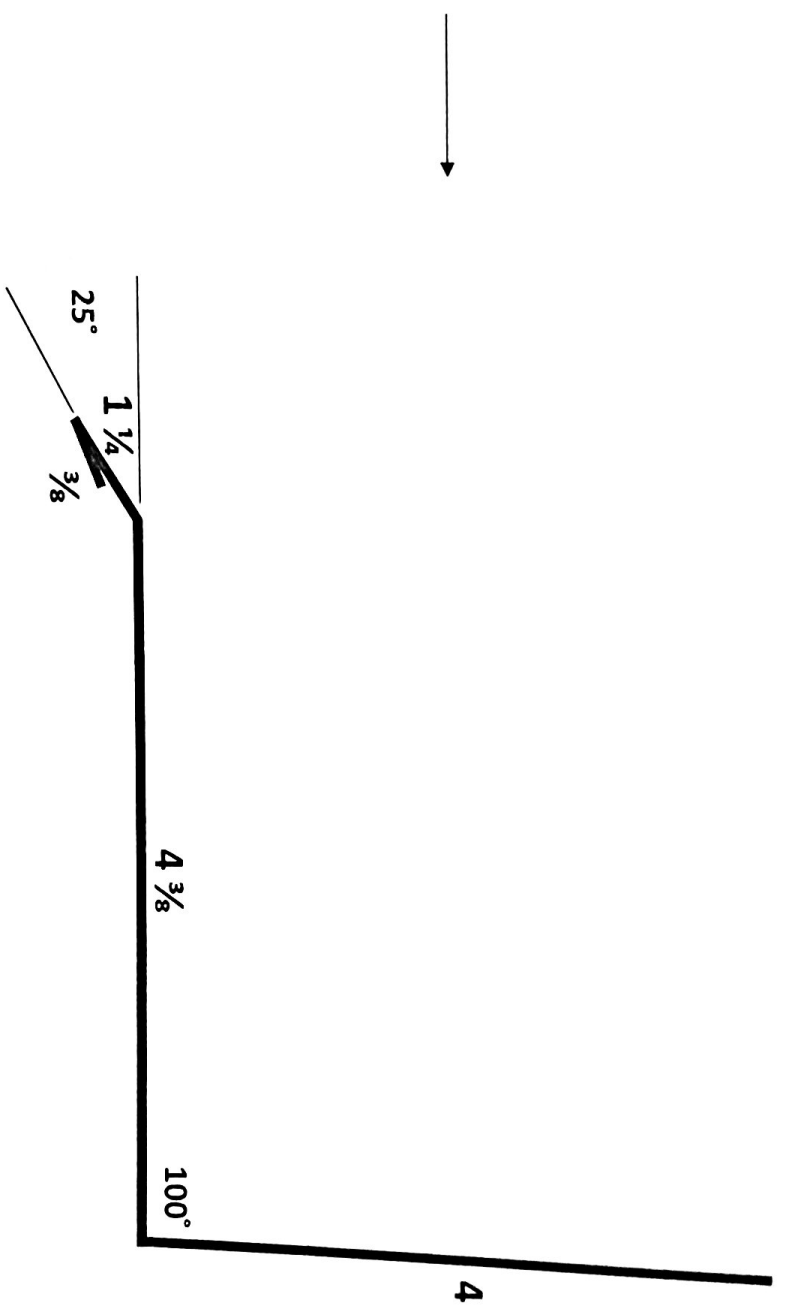

STARTER FLASHING – NEW (250 mm)

STARTER FLASHING - OLD (170 mm)

GABLE FLASHING - INSIDE (170 mm)

VALLEY (500 mm)

3 pcs VALLEY

(335 mm)

(190 mm)

FASCIA (185 mm)

WALL FLASHING-1 (200 mm)

WALL FLASHING-4 (mm)

RIDGE CAP T-18 (290 mm)

HIP FLASHING INSIDE (240 mm)

SHED RIDGE CAP (mm)

SHED RIDGE CAP	
X	SLOPE
SRC3-4	5 3:13 – 4:12
SRC5-8	6 5:12 – 8:12
SRC9-12	7 9:12 – 12:12
SRC	specify slope