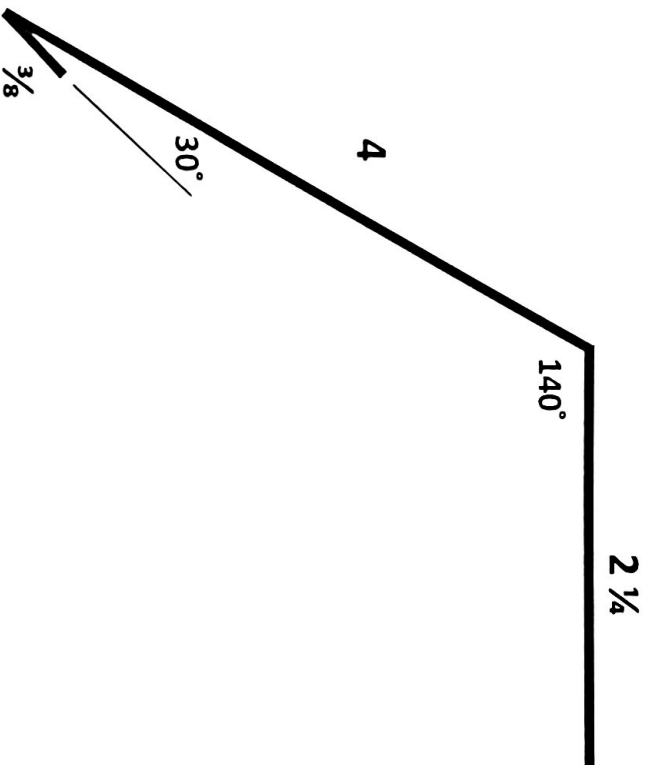

STARTER FLASHING – NEW (250 mm)

STARTER FLASHING - OLD (170 mm)

GABLE FLASHING - INSIDE (170 mm)

VALLEY (500 mm)

3 pcs VALLEY

(335 mm)

(190 mm)

FASCIA (185 mm)

WALL FLASHING-1 (200 mm)

WALL FLASHING-4 (mm)

RIDGE CAP T-18 (290 mm)

HIP FLASHING INSIDE (240 mm)

SHED RIDGE CAP (mm)

SHED RIDGE CAP	
X	SLOPE
SRC3-4	5 3:13 – 4:12
SRC5-8	6 5:12 – 8:12
SRC9-12	7 9:12 – 12:12
SRC	specify slope