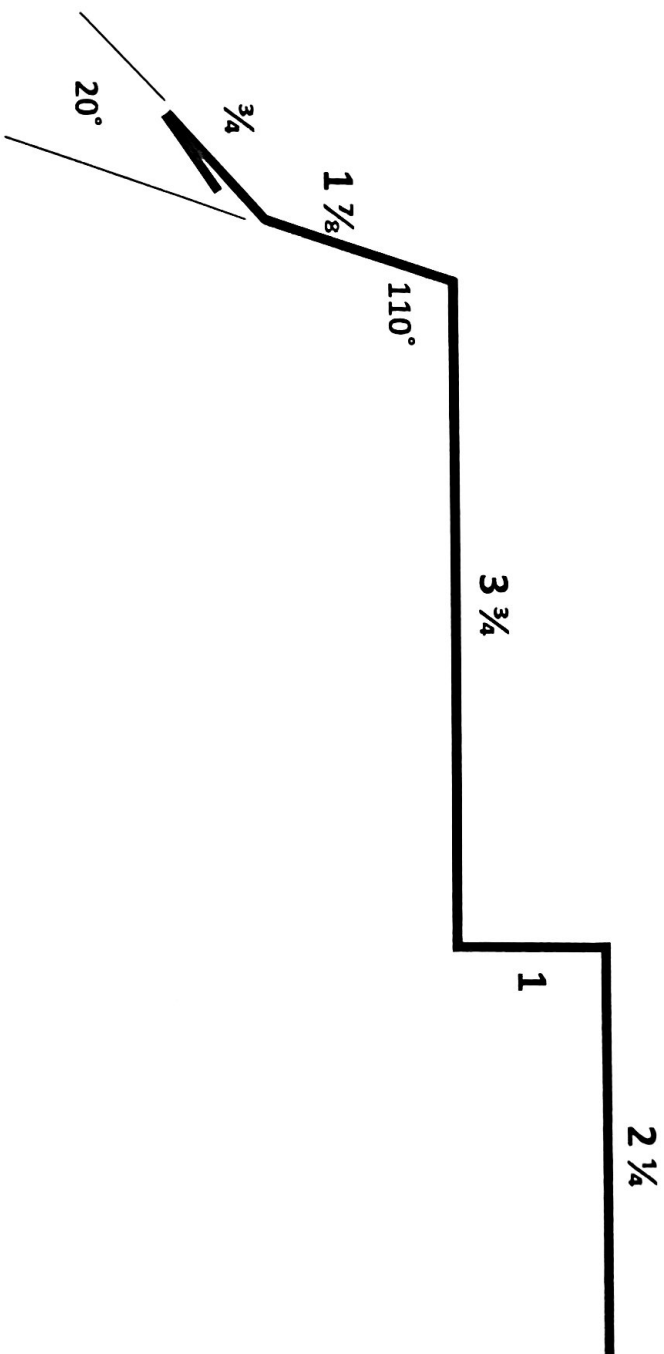

STARTER FLASHING – NEW (250 mm)

STARTER FLASHING - OLD (170 mm)

GABLE FLASHING - INSIDE (170 mm)

VALLEY (500 mm)

3 pcs VALLEY

(335 mm)

(190 mm)

FASCIA (185 mm)

WALL FLASHING-1 (200 mm)

WALL FLASHING-4 (mm)

RIDGE CAP T-18 (290 mm)

HIP FLASHING INSIDE (240 mm)

SHED RIDGE CAP (mm)

SHED RIDGE CAP	
X	SLOPE
SRC3-4	5 3:13 – 4:12
SRC5-8	6 5:12 – 8:12
SRC9-12	7 9:12 – 12:12
SRC	specify slope