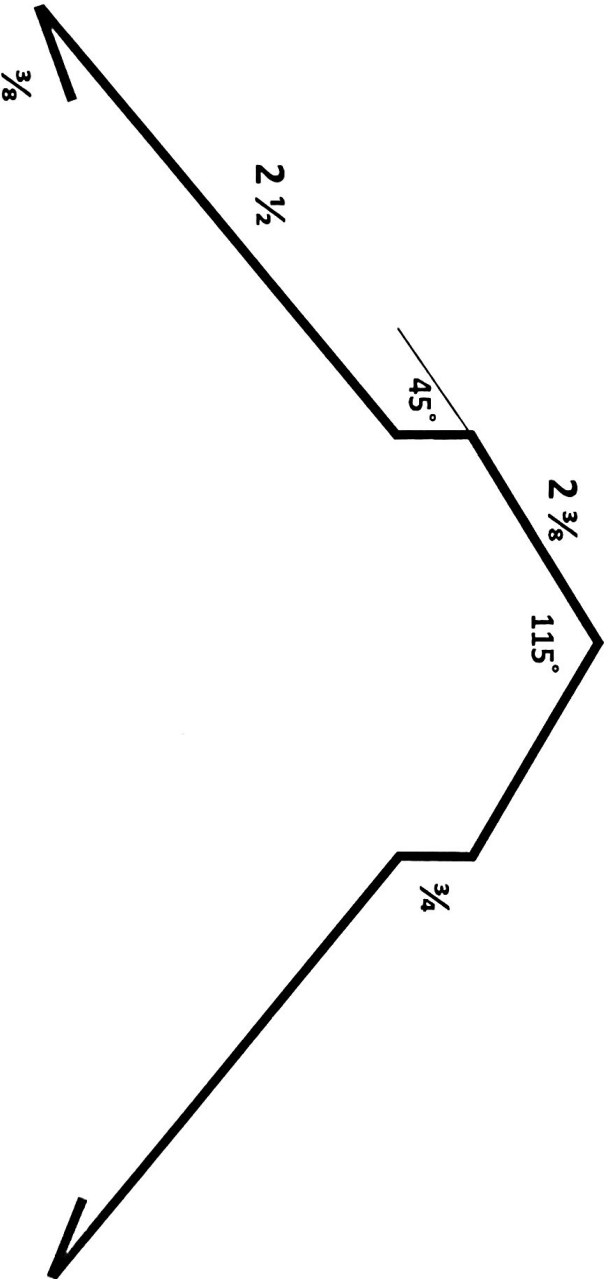

STARTER FLASHING – NEW (250 mm)

STARTER FLASHING - OLD (170 mm)

GABLE FLASHING - INSIDE (170 mm)

VALLEY (500 mm)

3 pcs VALLEY

(335 mm)

(190 mm)

FASCIA (185 mm)

WALL FLASHING-1 (200 mm)

WALL FLASHING-4 (mm)

RIDGE CAP T-18 (290 mm)

HIP FLASHING INSIDE (240 mm)

SHED RIDGE CAP (mm)

SHED RIDGE CAP	
X	SLOPE
SRC3-4	5 3:13 – 4:12
SRC5-8	6 5:12 – 8:12
SRC9-12	7 9:12 – 12:12
SRC	specify slope