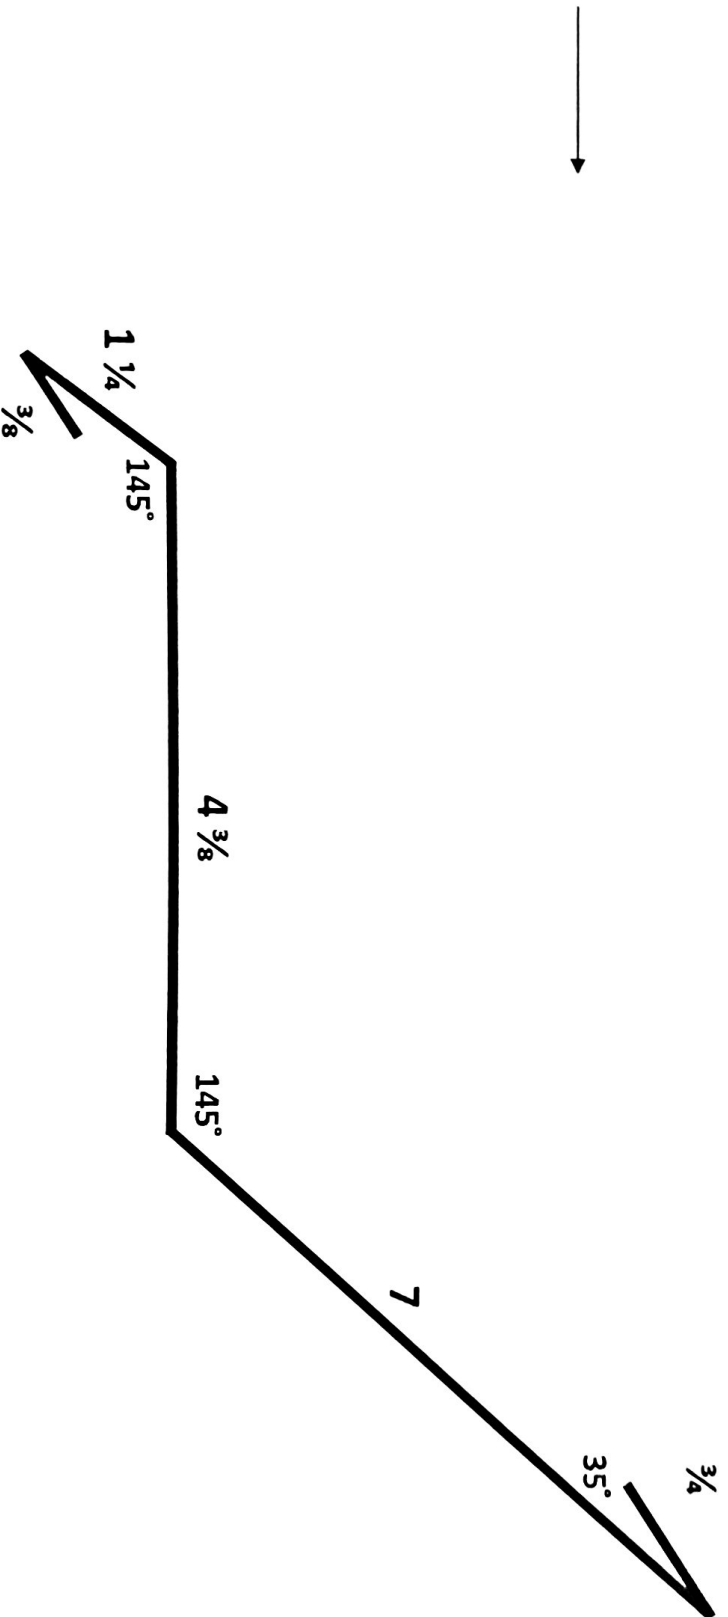

TRANSITION FLASHING (350 mm)