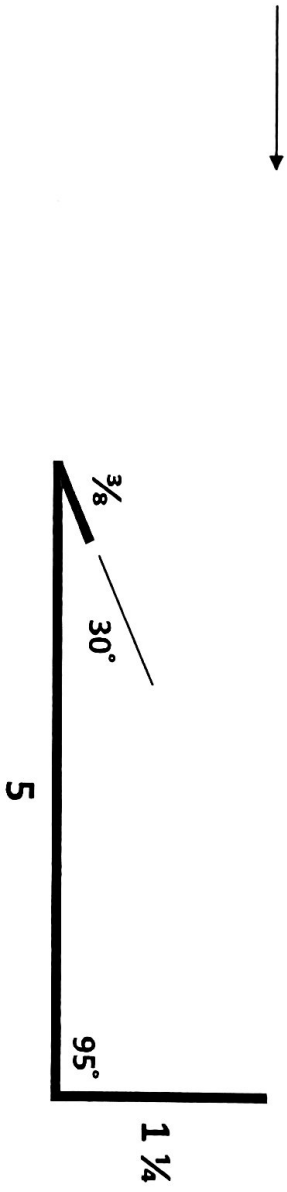

STARTER FLASHING – NEW (250 mm)

STARTER FLASHING - OLD (170 mm)

GABLE FLASHING - INSIDE (170 mm)

VALLEY (500 mm)

3 pcs VALLEY

(335 mm)

(190 mm)

FASCIA (185 mm)

WALL FLASHING-1 (200 mm)

WALL FLASHING-4 (mm)

RIDGE CAP T-18 (290 mm)

HIP FLASHING INSIDE (240 mm)

SHED RIDGE CAP (mm)

SHED RIDGE CAP	
X	SLOPE
SRC3-4	5 3:13 – 4:12
SRC5-8	6 5:12 – 8:12
SRC9-12	7 9:12 – 12:12
SRC	specify slope